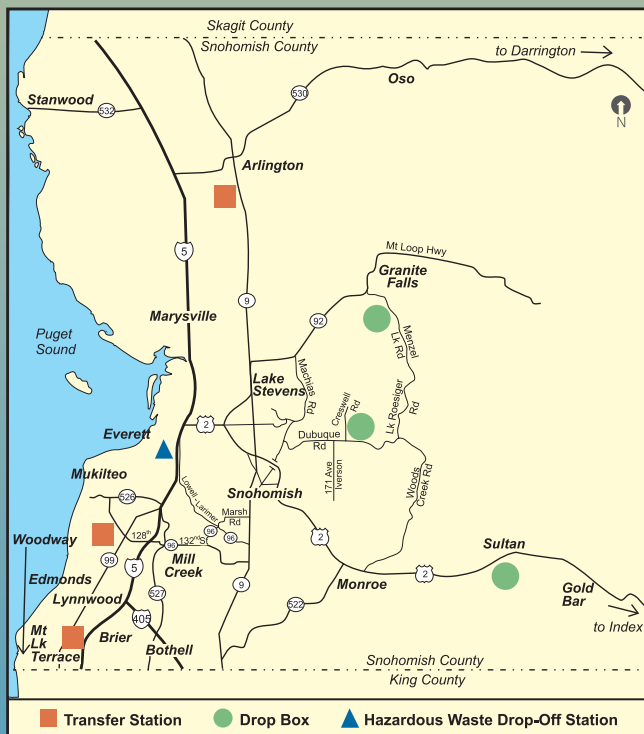

Snohomish County Public Works Solid Waste Jobs

Solid Waste

Snohomish County Public Works oversees the disposal of garbage, hazardous materials, and recycling throughout the county. The division manages three transfer stations, three drop boxes and a household hazardous waste facility.

Site Locations

About 70 percent of Solid Waste employees work at the transfer stations or drop box locations, both indoors and outside.

Sign Up for Job Notifications

Receive notifications when jobs are posted in fields you are interested in!

snohomishcountywa.gov/jobsnotice

Snohomish County
Public Works
3000 Rockefeller Ave., MS 607
Everett, WA 98201