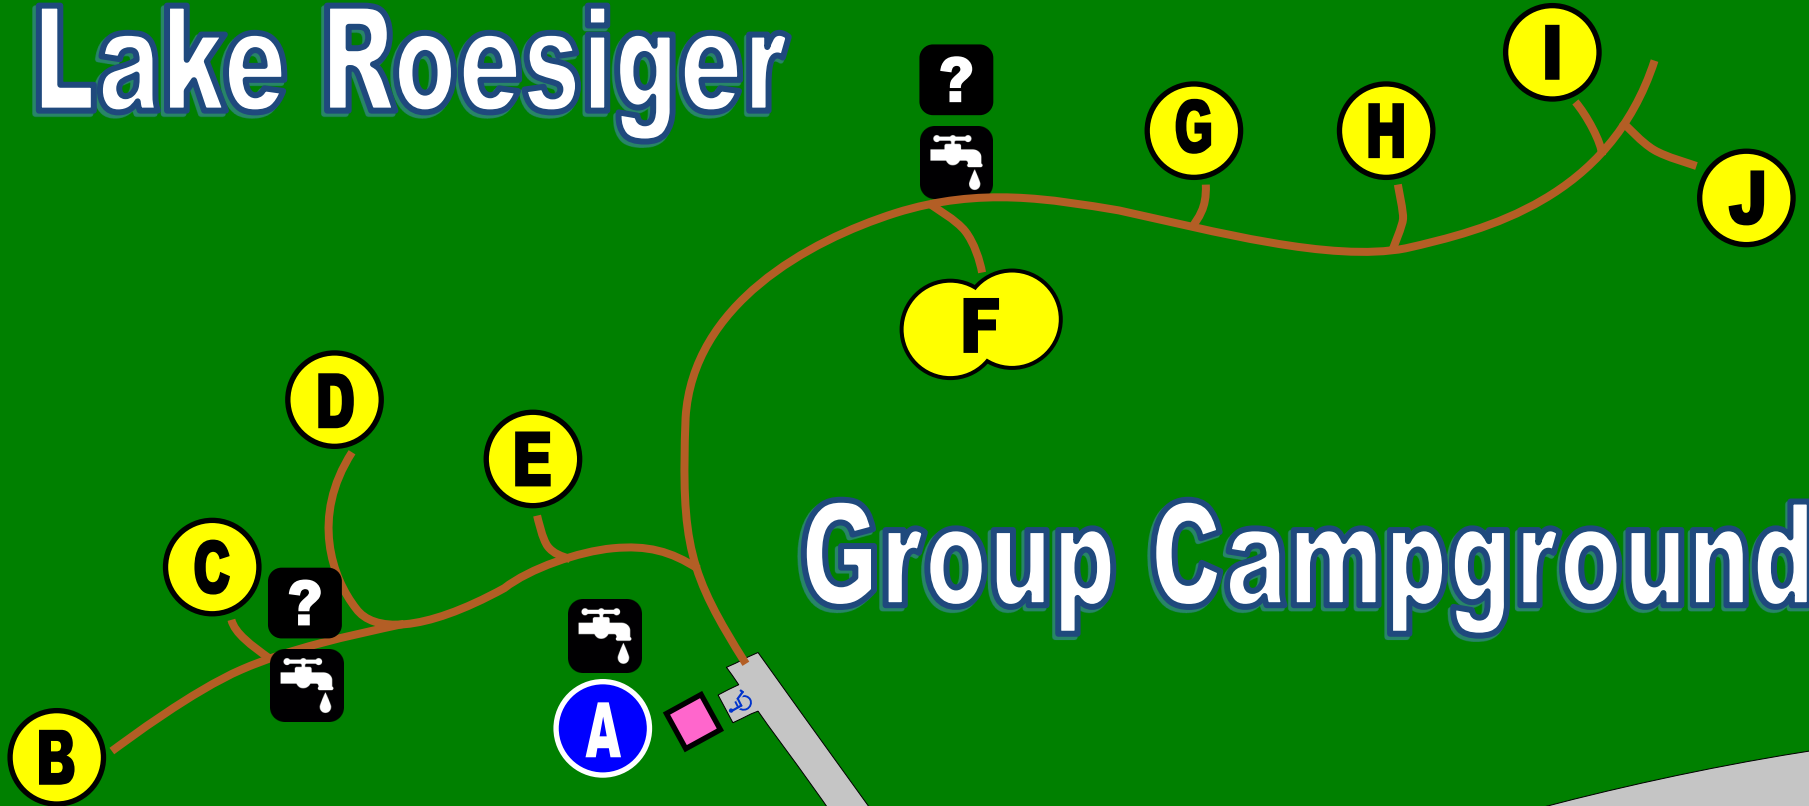

# Lake Roesiger

# Group Campground

	CAMPSITE <i>(non-utility)</i>		KIOSK
	CAMPSITE <i>(ADA accessible)</i>		WATER SPIGOT
	CAMPSITE <i>(double-site)</i>		SANICAN