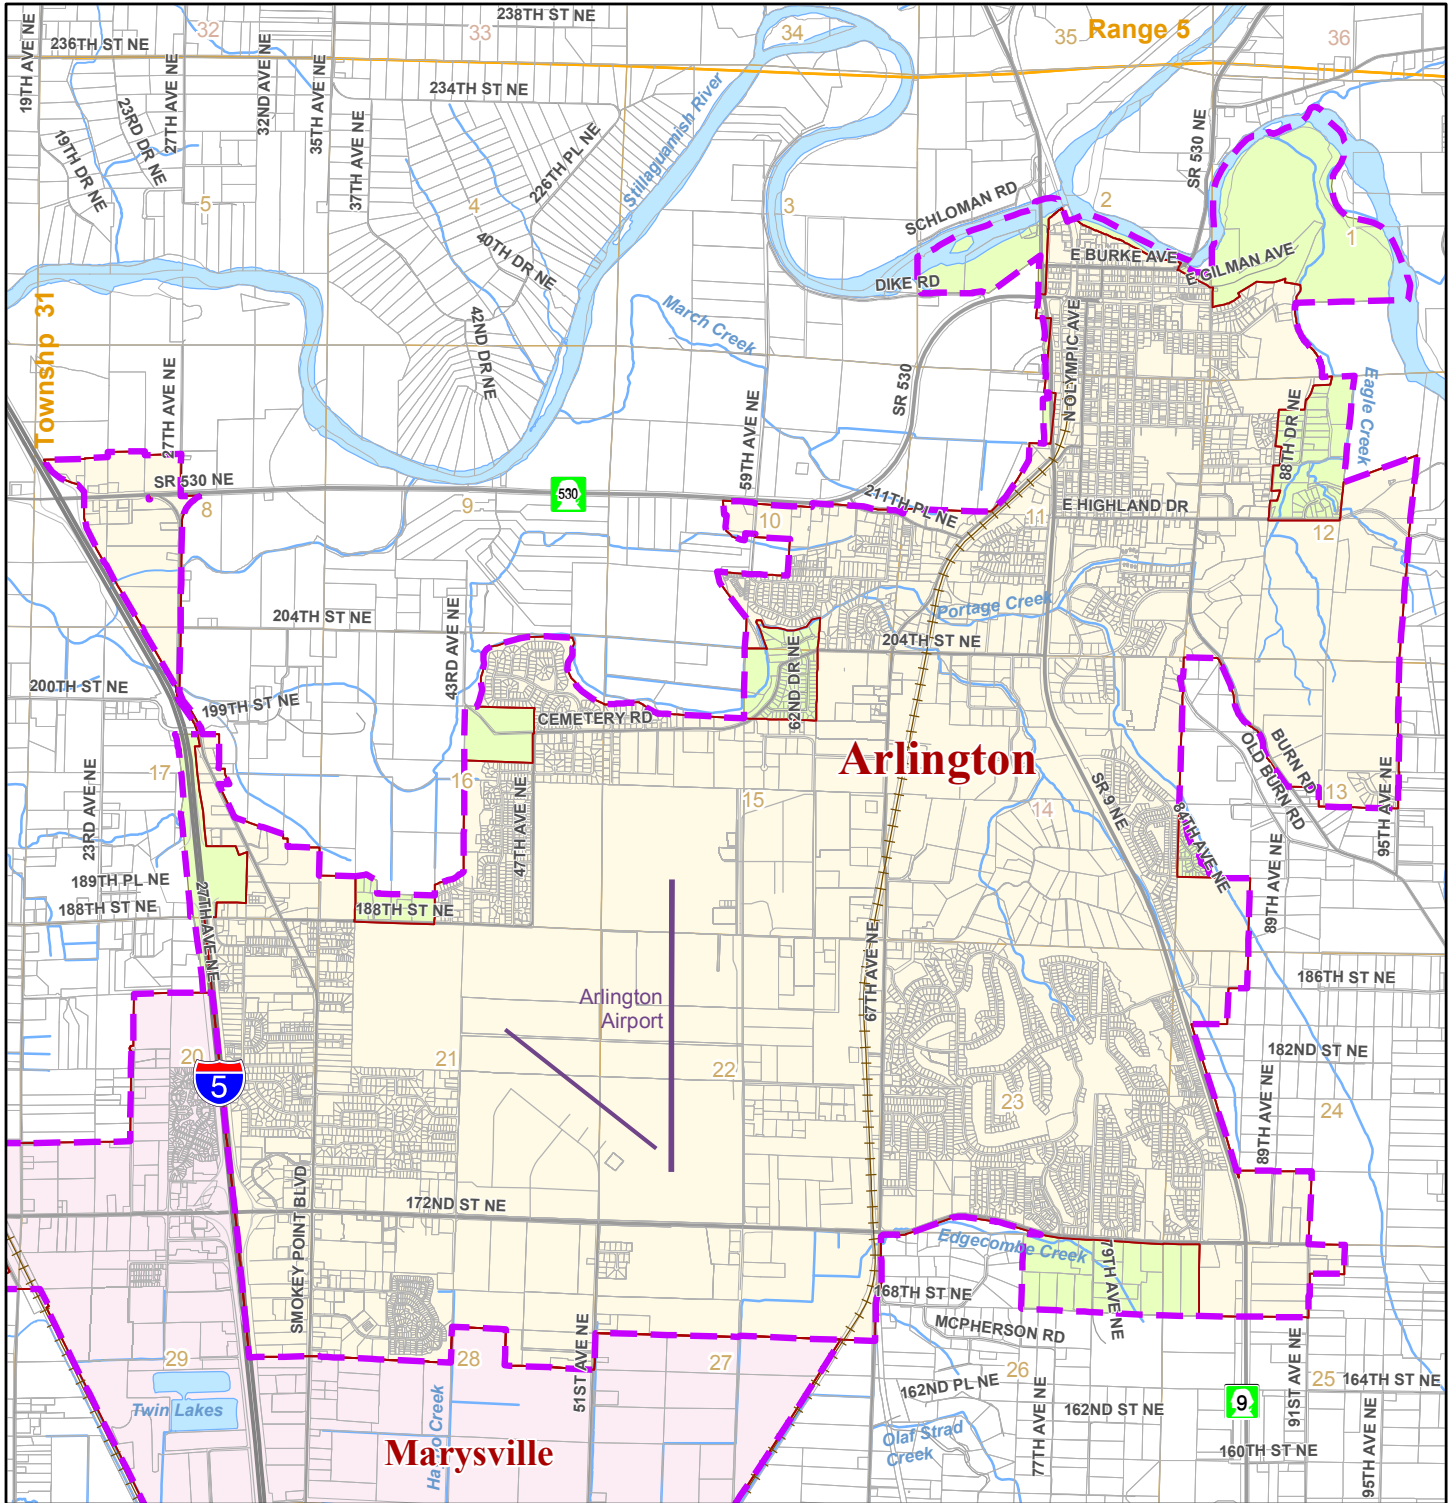

Snohomish County

Urban Growth Areas & Incorporated Cities

Arlington

Snohomish County

Legend

- - - Urban Growth Area Boundary
- Township-Range Grid
- Unincorporated Urban Growth Area
- Incorporated Cities
- Assessor Parcels
- Arlington
- Marysville
- Section Grid

Produced by
Snohomish County
Dept. of Planning
and Development
Services,
Cartography/GIS