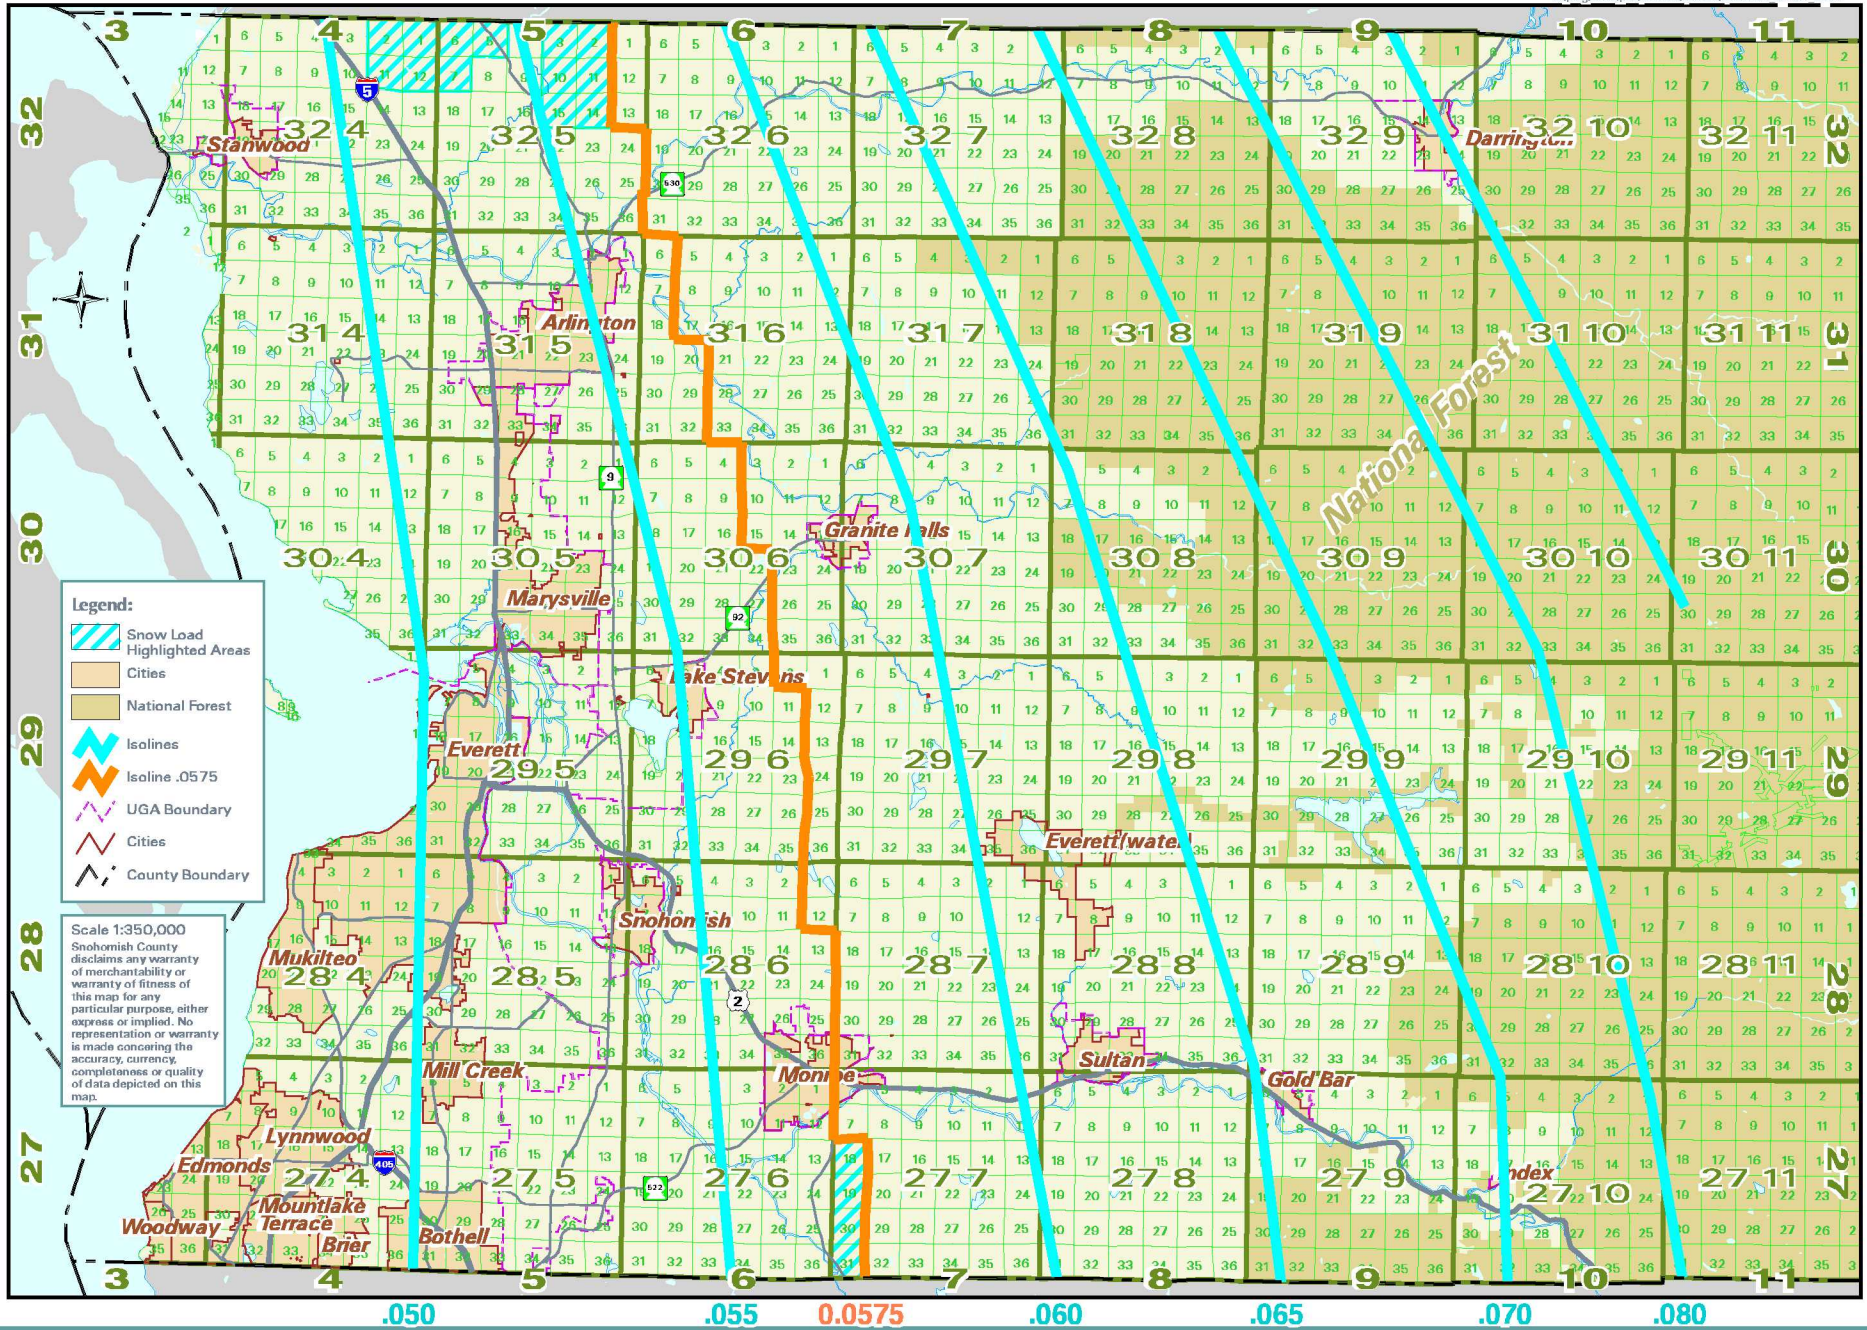

Snow Load

1. **Legend:**
2. Snow Load
   - Highlighted Areas
   - Cities
   - National Forest
   - Isolines
   - Isoline .0575
   - UGA Boundary
   - Cities
   - County Boundary

.050   .055   0.0575   .060   .065   .070   .080