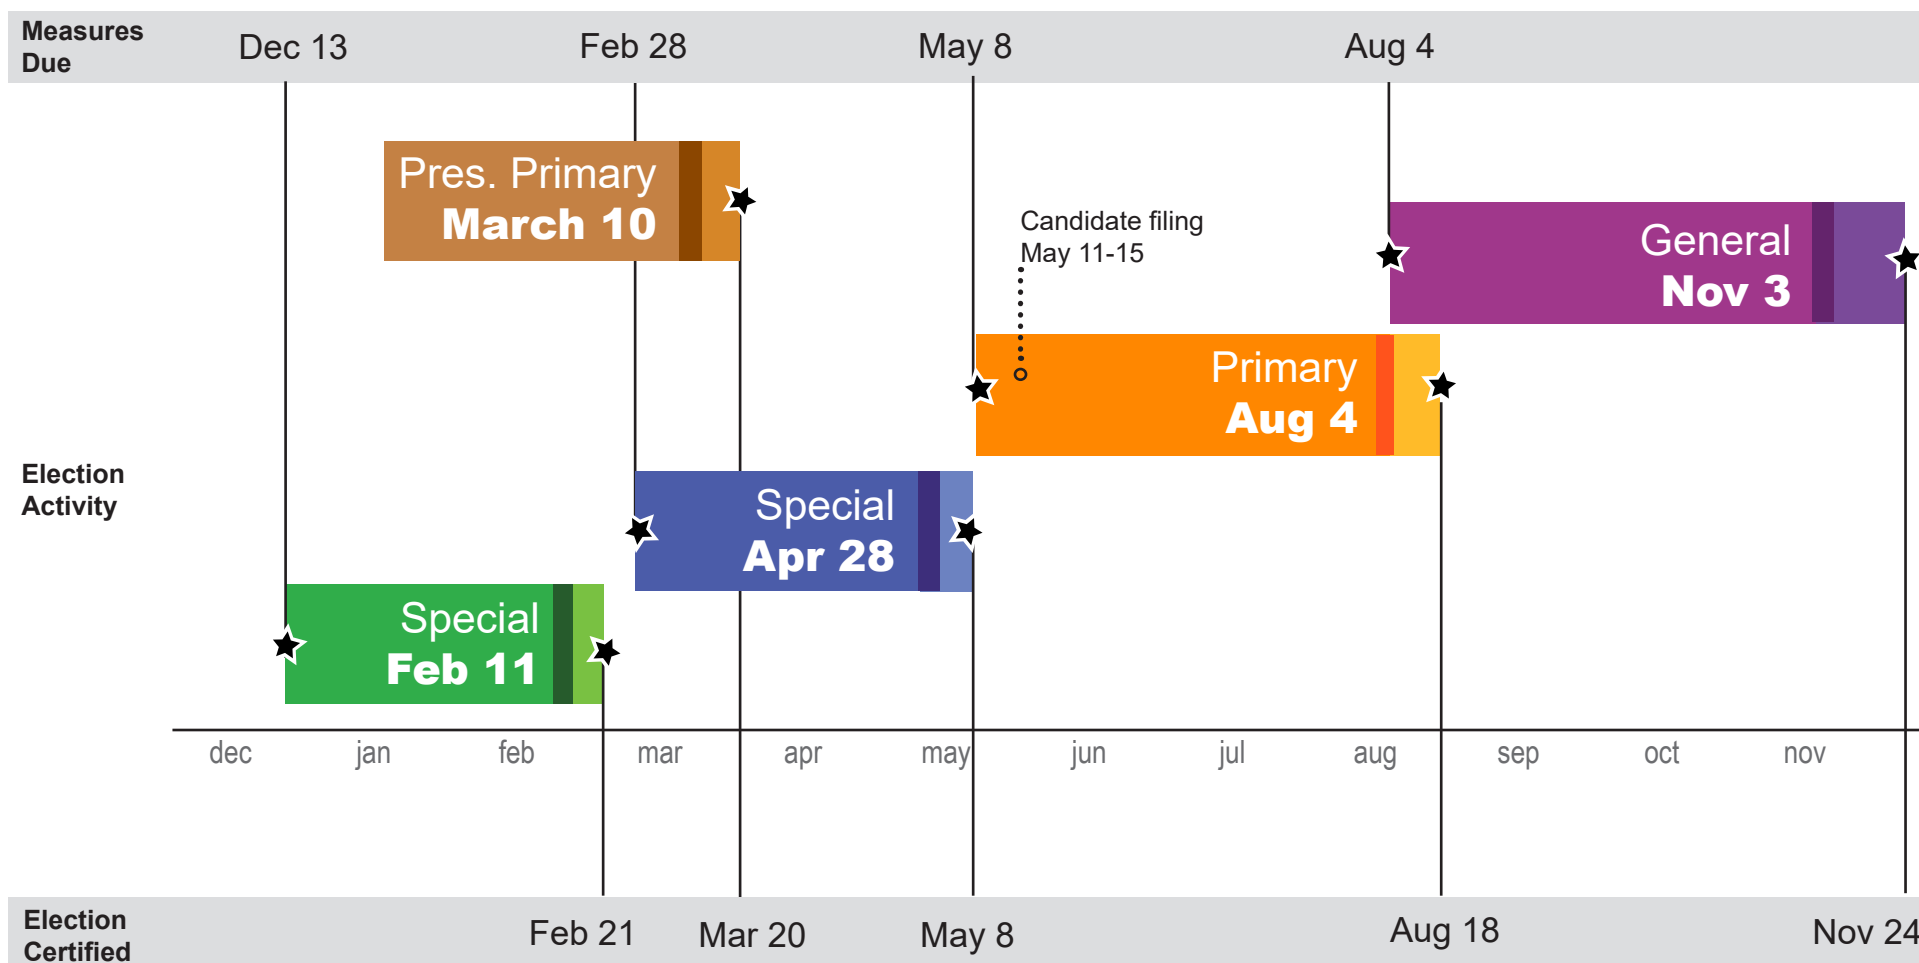

2020 Elections Timeline

Measures for special elections are due 60 days before an election day.
 Measures for the primaries are due by the Friday before candidate filing.
 Measures for general elections are due by the date of the primary.

Ballots are mailed 19 days before an election day.
 Military and overseas ballots are mailed 30 days before special election days
 and 45 days before primary and general election days.

Special elections are certified 10 days after an election day.
 Primaries are certified 14 days after an election day.
 General elections are certified 21 days after an election day.