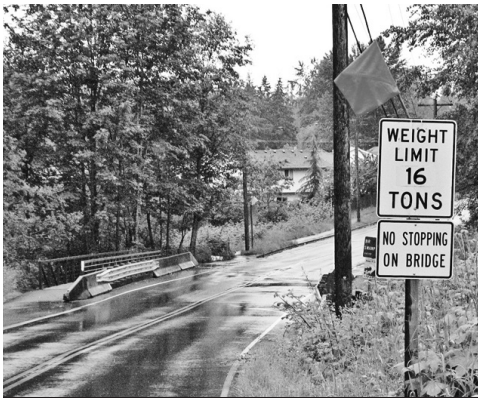

Carter Road will be closed to all pedestrians, bicyclists & vehicles at Swamp Creek Bridge #546 June 20-Oct.

Snohomish County
Public Works
TES-Communications
3000 Rockefeller Ave., M/S 607
Everett, WA 98201