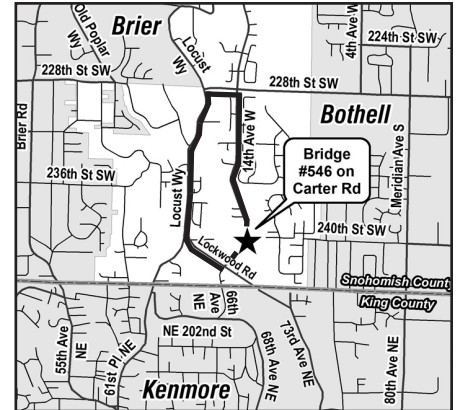

The new bridge will be a concrete structure with 5.5-foot wide sidewalks on both sides and 12-foot wide travel lanes. Five-foot wide shoulders will also be added to accommodate bicyclists. The bridge will be longer than the current structure to span the creek and eliminate the center piers which currently collect debris. Invasive plants near the bridge will be removed and replaced with native plants.

Road closure: The bridge replacement project will require an unavoidable **full road closure to all pedestrians, bicyclists and vehicles** until October 2013.

Vehicular detour route: During the road closure, a detour route will be set up around the project on Carter Road, 228th Street SW and Locust Way.

Stay informed: It is important to us that you can contact us and receive updated project information as it becomes available:

1. **Visit** www.snoco.org, and type "bridge 546" in the search box.
2. **Subscribe** to the project page to receive email updates on the project by selecting the "e-subscribe" link, or call 425-388-3137 and we will add your name.
3. **Email** questions and comments to: transportation@snoco.org, subject "Carter Road."

This paper is recycled & recyclable. April 2013 (D)

4. **Mail** questions and comments to: Tina Hokanson, Communications, Snohomish County Public Works, 3000 Rockefeller Ave., M/S 607, Everett, WA 98201.
5. **Call** Tina Hokanson, 425-388-3789.

Interpreter and translation services for non-English speakers are available upon request by calling 425-388-3789. Hearing/speech impaired call 711 or email tina.hokanson@snoco.org.