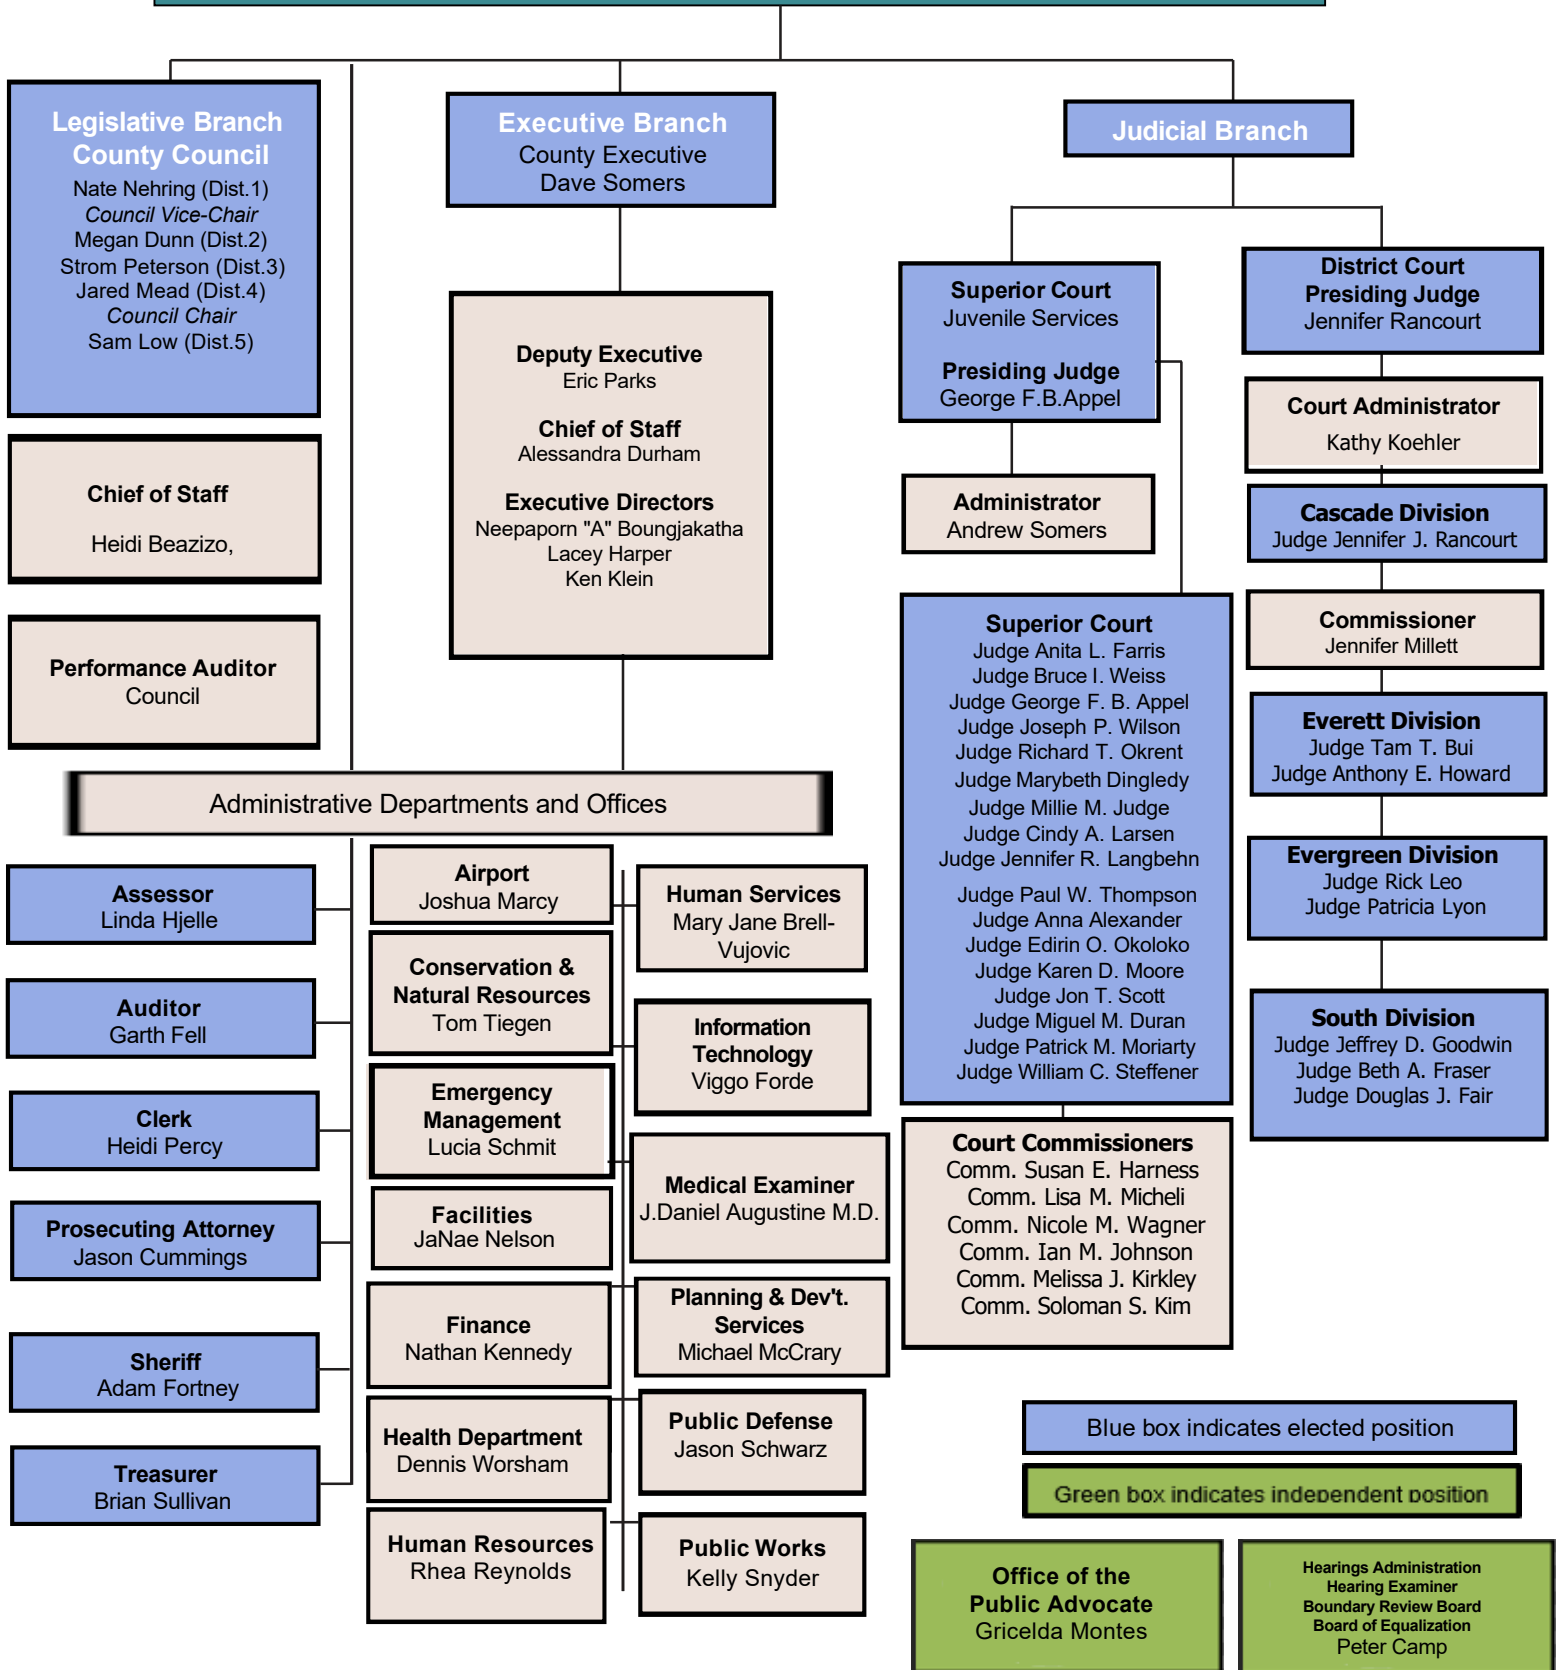

Snohomish County Organizational Chart

Voters of Snohomish County

Blue box indicates elected position

Green box indicates independent position