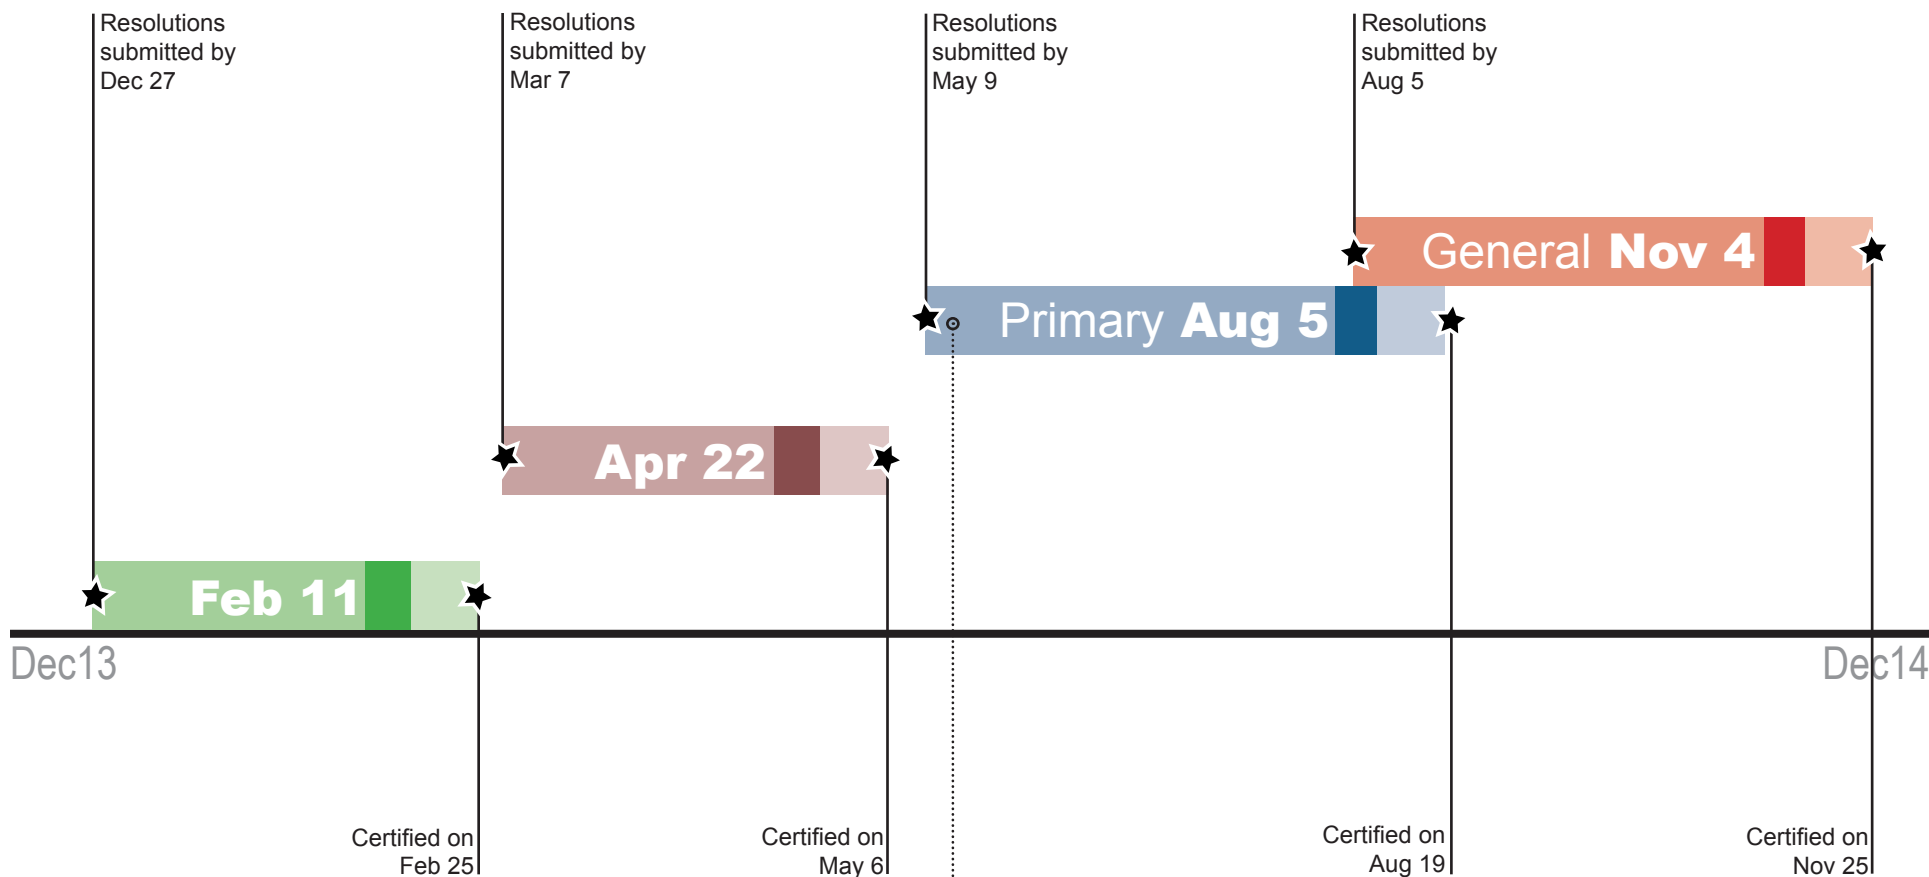

2014 Election Timelines

Resolutions for special elections due 46 days before election day.
 Resolutions for the Primary are due by the Friday before candidate filing.
 Resolutions for the General Election are due by the date of the Primary.

Ballots are mailed 19 days before elections.
 Military and overseas ballots are mailed 30 days before Special elections
 and 45 days before Primary and General elections.

Primary & Special elections certify 14 days after election day.
 General elections certify 21 days after election day.